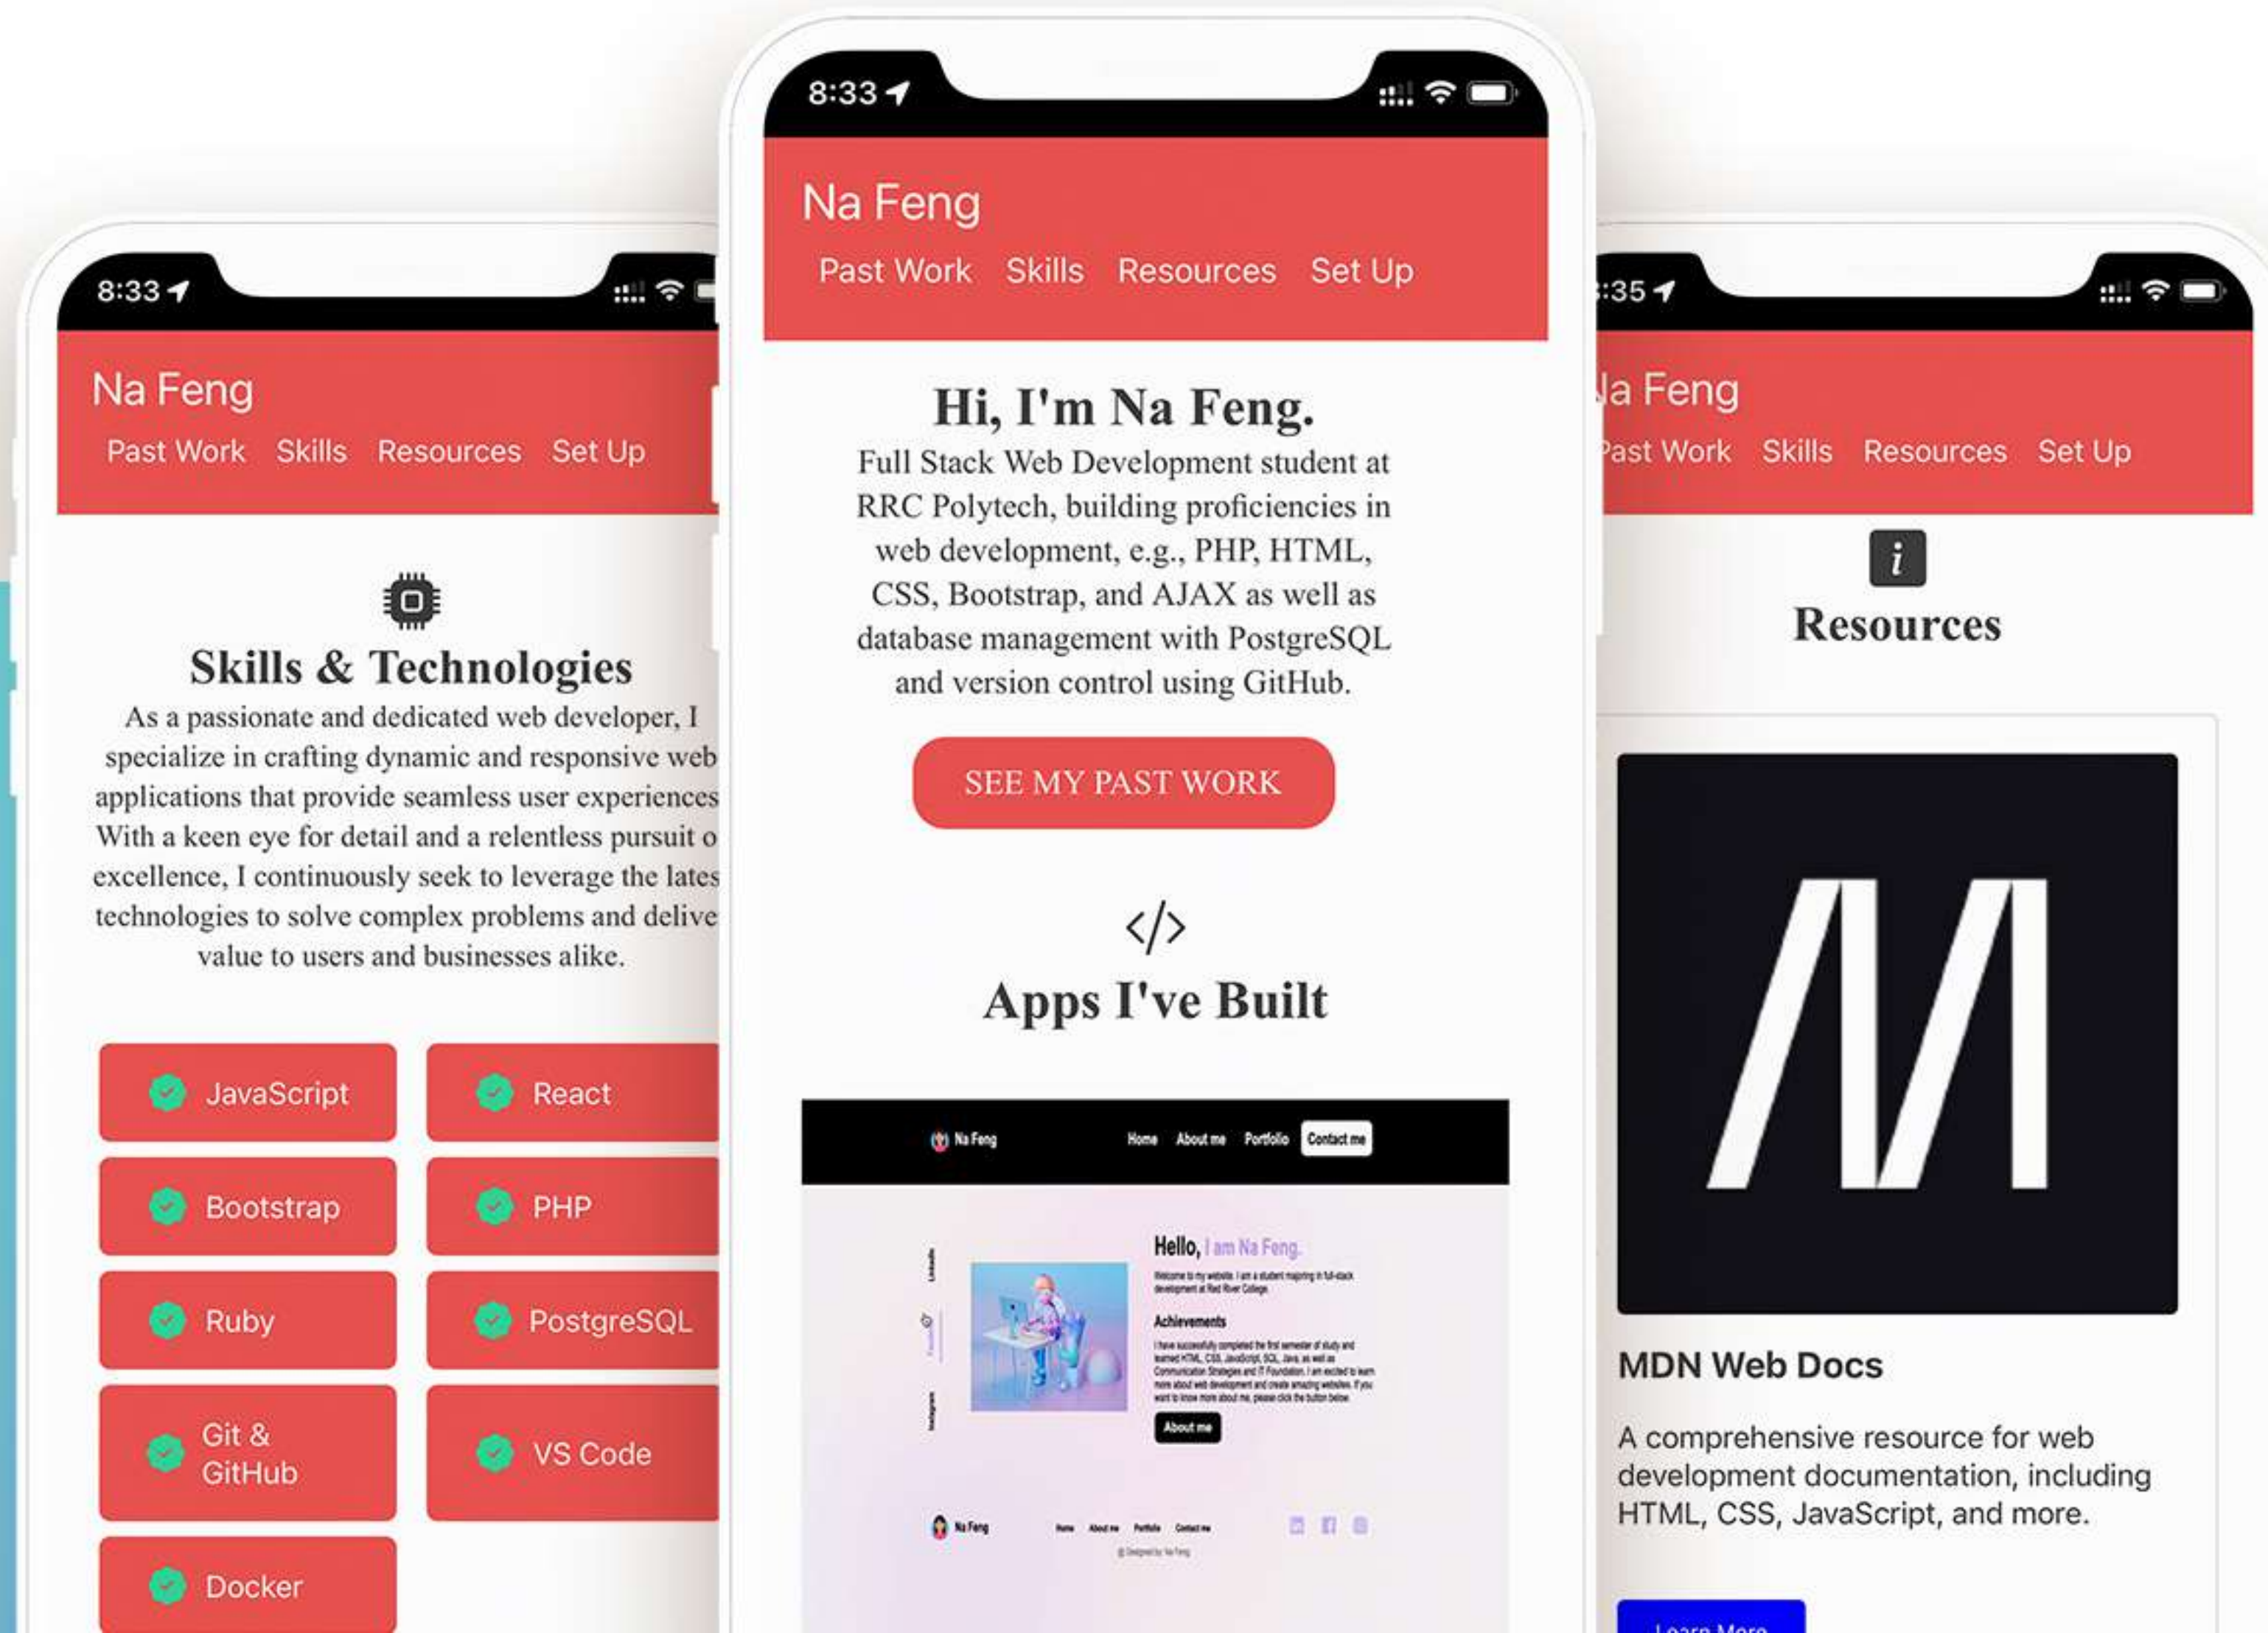

Crafted visually appealing layout for galaxy-themed articles using Photoshop, aiming for thematic consistency. Executed CRUD operations and added advanced search features with pagination utilizing PHP and MySQL to enhance site navigation. Integrated CAPTCHA and responsive design using Bootstrap to support user security and device compatibility. Ensured project integrity through version control with GitHub; deployed project to server, facilitating real-world application.

COSMOS EXPLORER

WEB PAGE

WEB DEVELOPMENT.....

React-Based Online Portfolio

React, Storybook, Docker, Husky, GitHub Actions

React-Beasd Online Portfolio

Mobile terminal interface

WORLD OF WARCRAFT CHARACTER OVERVIEW